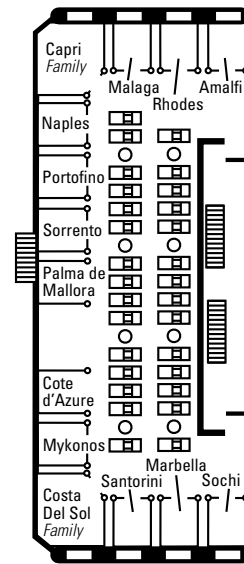

*A 15% service charge on all beverage items will be added.

Please contact Ship Services at 1-800-541-1576 to reserve your Cabana. On board, please contact the Front Office.

Lido Cabanas
ms Eurodam

Cabana Club/Retreat Cabanas
ms Eurodam
ms Nieuw Amsterdam